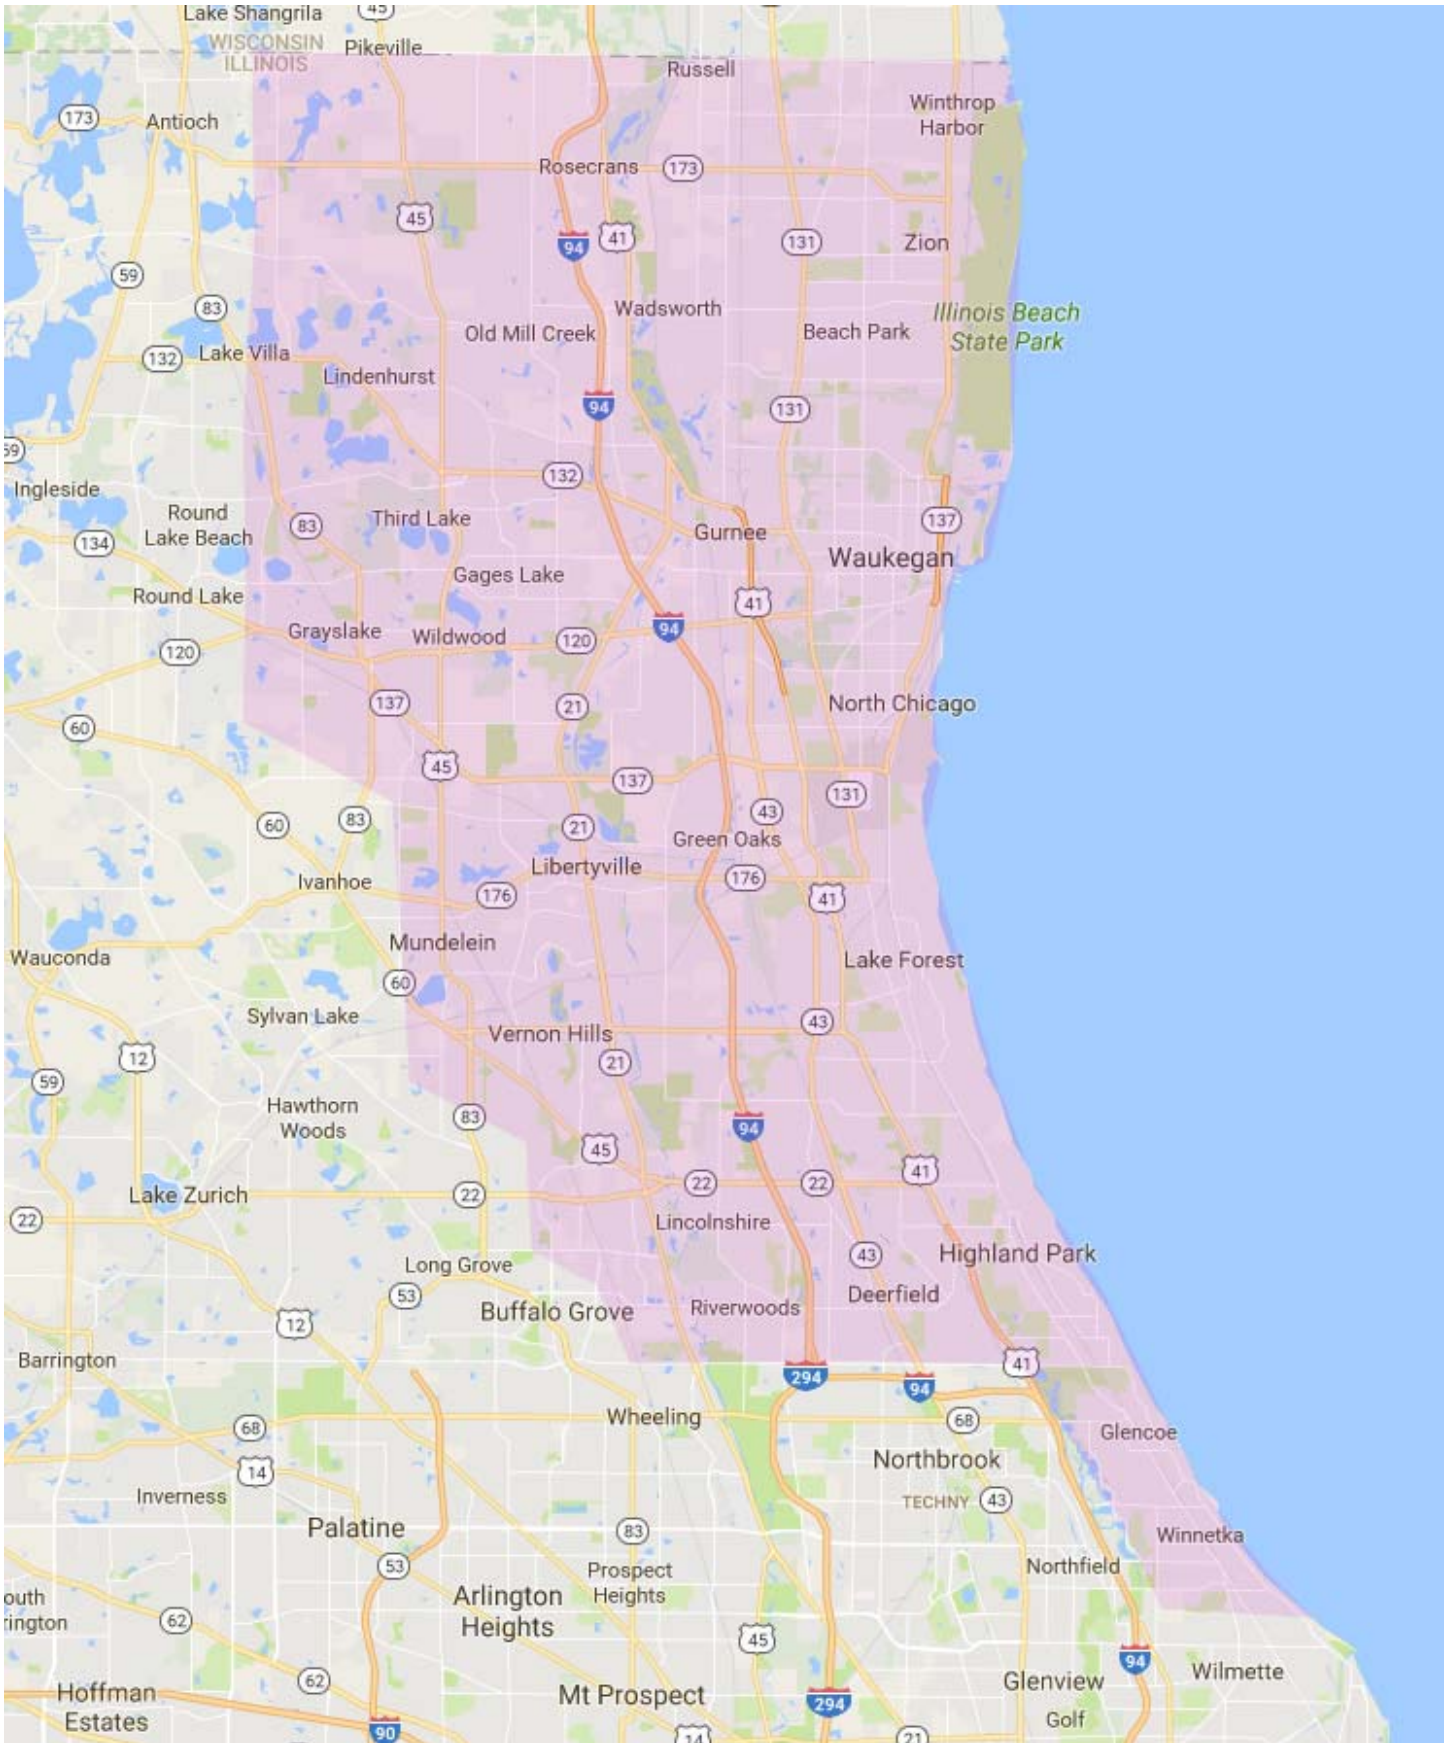

NSG Service Territory Map